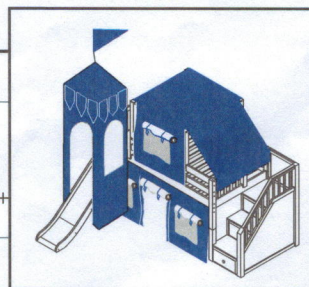

For Straight ladder solution, change e.g. Twin WOW21 with MARVELOUS21 or Full FANTASTIC21 with AMAZING21.

Blue/White 22	Soft Pink/White 23	Green/Soft Yellow 24*	Soft Pink/Green/Soft Yellow 25	Purple/Lt. Blue/Hot Pink 27

Hot Pink/Lt. Blue/Purple 28	Blue/Red/Hot Yellow 29	Dark Khaki/Lt. Khaki/Red 30*	Hot Pink/Soft Pink/White 64	Blue/Light Blue/Orange 80

Red/Blue/Grey 44	Hot Pink/Purple/Grey 56	Hot Pink/White/Grey 57	*CHECK AVAILABILITY - FABRICS WILL BE DISCONTINUED WHEN OUT OF STOCK

Another Option To Try:

Low Loft Bed w/ Staircase – Slide, Tower, Top Tent & Curtain Basic Bed Combo Twin: DELICIOUS+3420+3420-0XX+3520+3520-0XX+3220-0XX Full: KAPOW+3450+3450-0XX+3520+3520-0XX+3220-0XX+3260-0XX	
$ 2177 Twin	$ 2498 Full

Another Option w New Fabrics:

Low Loft Bed w/ Staircase – Slide, Tower, Top Tent & Curtain Basic Bed Combo Twin: DELICIOUS+3420+3420-0XX+3520+3525-0XX+3225-0XX Full: KAPOW+3450+3450-0XX+3520+3525-0XX+3225-0XX+3265-0XX	
$ 2177 Twin	$ 2498 Full